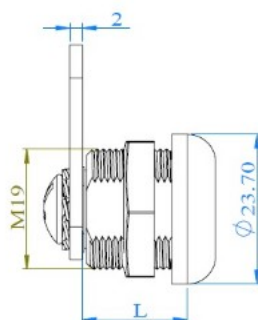

PRODUCT SHEET

Description:

Cam Lock 1930, 90DG, SS Cap+Core, Cam A10, KA D20, CK SISO

Item number:

14.04.503-5

Units	Box	Carton	HS Code	Barcode
Pcs.	12	240	8301300000	
				5704866464550

L1: 16mm
L2: 20mm
L3: 25mm
L4: 30mm